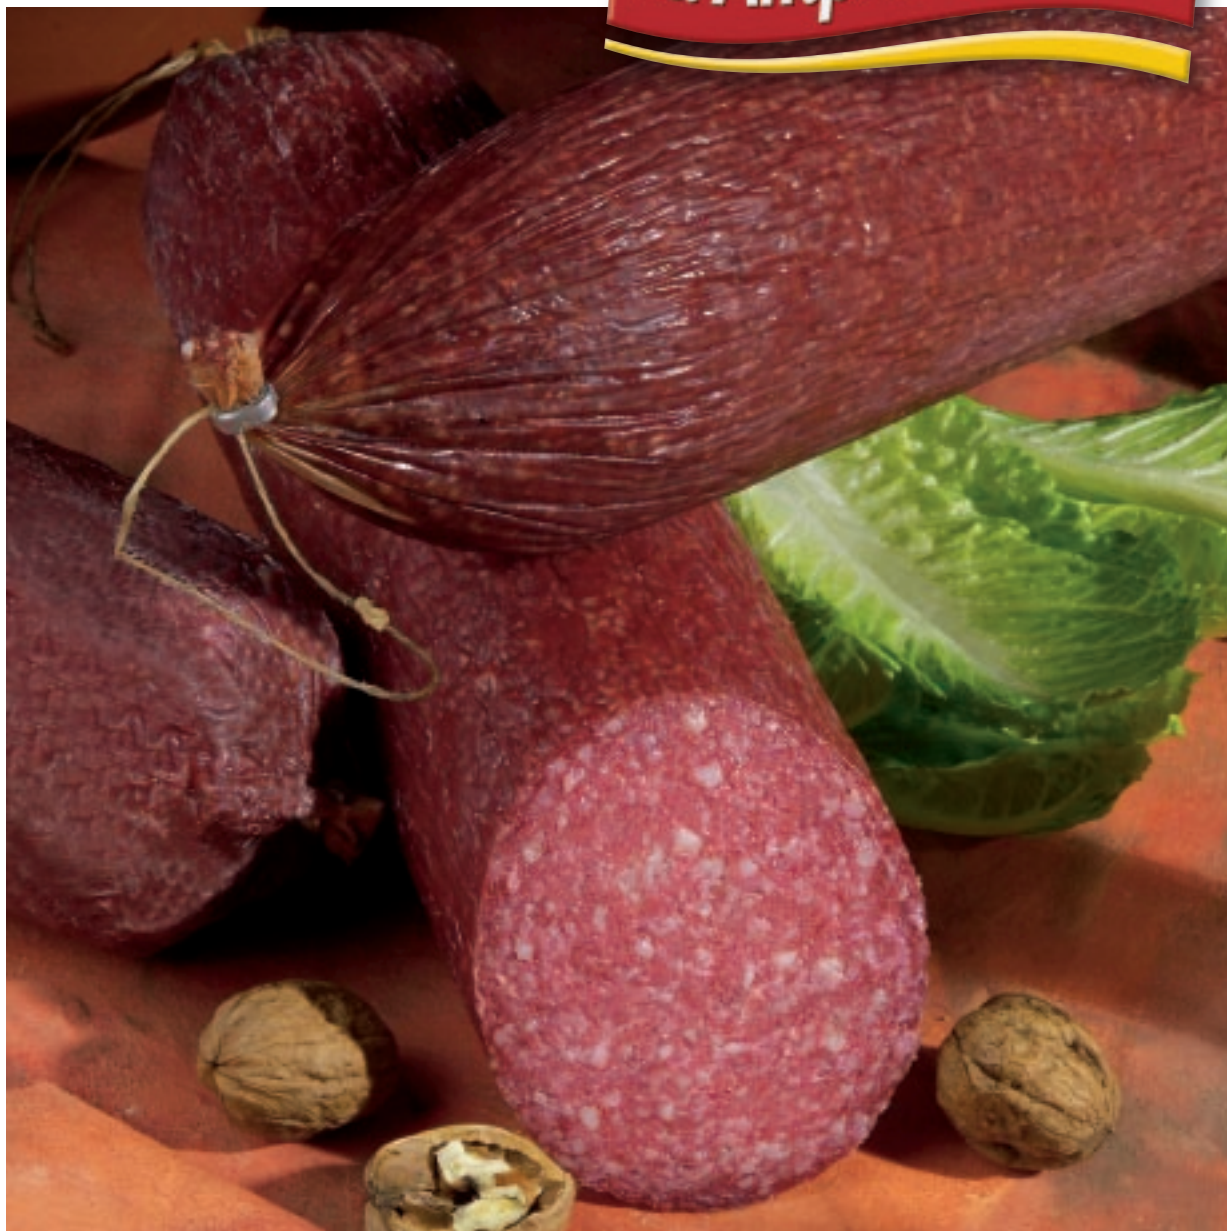

Salami extra

Salami extra
Salami extra

la Ampurdanesa

Ref. 60 Salami extra
Salami extra
Salami extra

Ref. 90 industrial
Salami extra
Salami extra
Salami extra

Rafael Baró, SA

Av. Catalunya, 20 - 17464 CERVIÀ DE TER (Girona) Spain - Tel +34 972 49 60 09 - fax +34 972 49 62 41 - rbsa@rafaelbaro.com
www.rafaelbaro.com